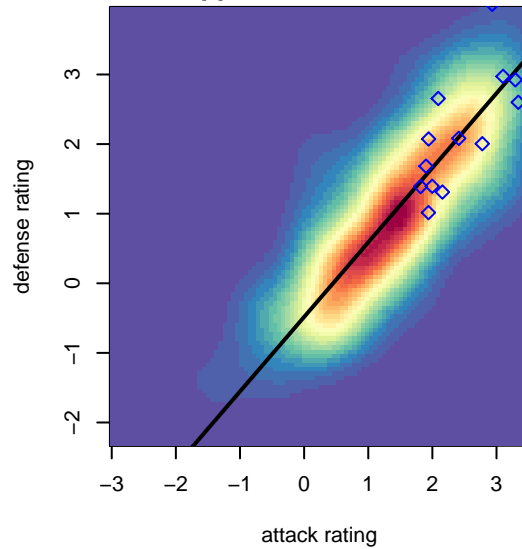

Crossfire Foundation ADP 2001B

Crossfire Premier Foundation
Redmond, WA
B01 total strength=1455
attack=10.41 defense=9.01

alt names used:

Venues played:
2015 Nike Crossfire Challenge Gold Group U15
2015 SX Cup U15
2015 PDT Phoenix Showcase – Red U15

Crossfire Foundation ADP 2001B
Dots are actual minus expected GF (blue circles) and GA (red triangles).
Blue line is smoothed change in attack strength. Red is smoothed change in defense strength.

**attack and defense variance (black dot)
relative to other teams
and top 10 in region**

**attack and defense rating
relative to others at age
and all opponents in last 13 months**

**attack and defense rating
relative to others at age
and all opponents in last 13 months**

Performance relative to 13 month average