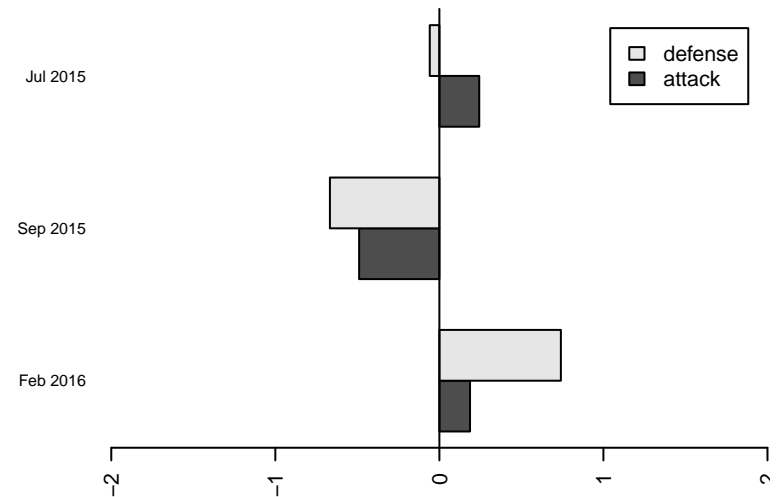

Crossfire Foundation ADP 2001B
Dots are actual minus expected GF (blue circles) and GA (red triangles).
Blue line is smoothed change in attack strength. Red is smoothed change in defense strength.

**attack and defense variance (black dot)
relative to other teams
and top 10 in region**

**attack and defense rating
relative to others at age
and all opponents in last 13 months**

**attack and defense rating
relative to others at age
and all opponents in last 13 months**

Performance relative to 13 month average

average number of goals per game relative to expected

Performance relative to 13 month average

average number of goals per game relative to expected

lot. A=Neither has attack advantage, B=Opponent has both attack and defense advantage, C=Opponent has both attack and defense disadvantage, D=Both have