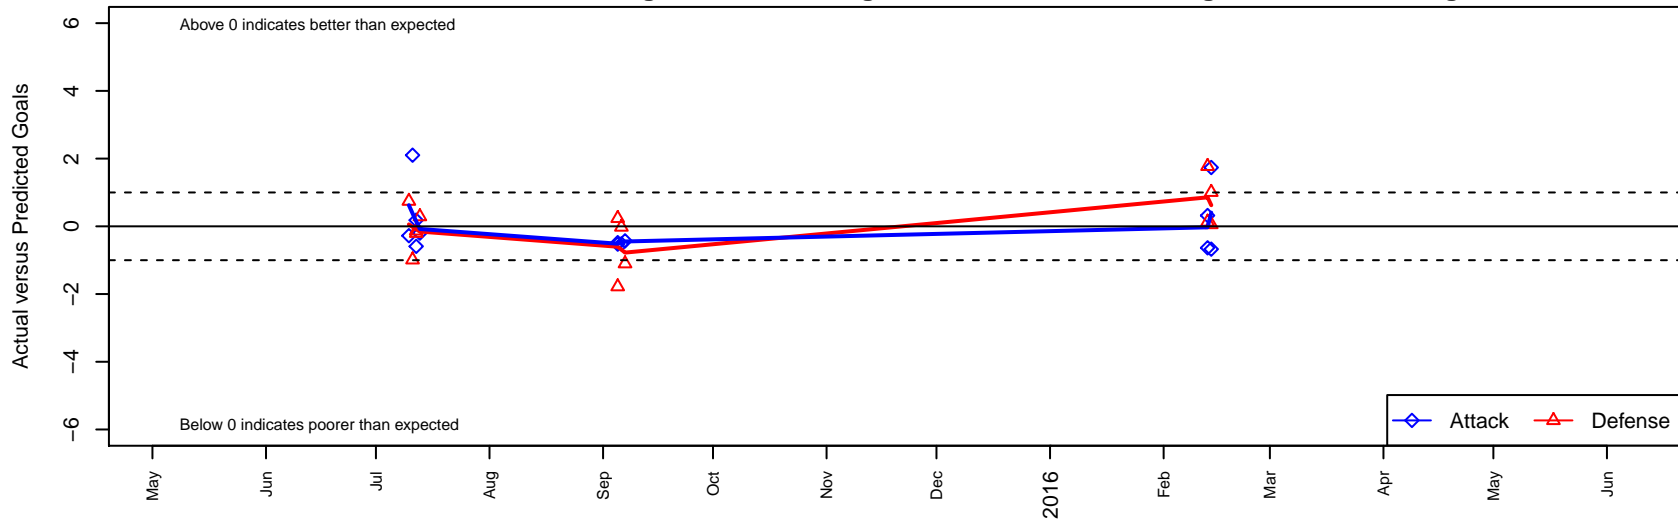

Crossfire Foundation ADP 2001B

Crossfire Premier Foundation
Redmond, WA
B01 total strength=1455
attack=10.41 defense=9.01

alt names used:

Venues played:
2015 Nike Crossfire Challenge Gold Group U15
2015 SX Cup U15
2015 PDT Phoenix Showcase – Red U15

Crossfire Foundation ADP 2001B
Dots are actual minus expected GF (blue circles) and GA (red triangles).
Blue line is smoothed change in attack strength. Red is smoothed change in defense strength.

**attack and defense variance (black dot)
relative to other teams
and top 10 in region**

**attack and defense rating
relative to others at age
and all opponents in last 13 months**

**attack and defense rating
relative to others at age
and all opponents in last 13 months**

Performance relative to 13 month average

average number of goals per game relative to expected

Performance relative to 13 month average

average number of goals per game relative to expected

lot. A=Neither has attack advantage, B=Opponent has both attack and defense advantage, C=Opponent has both attack and defense disadvantage, D=Both have