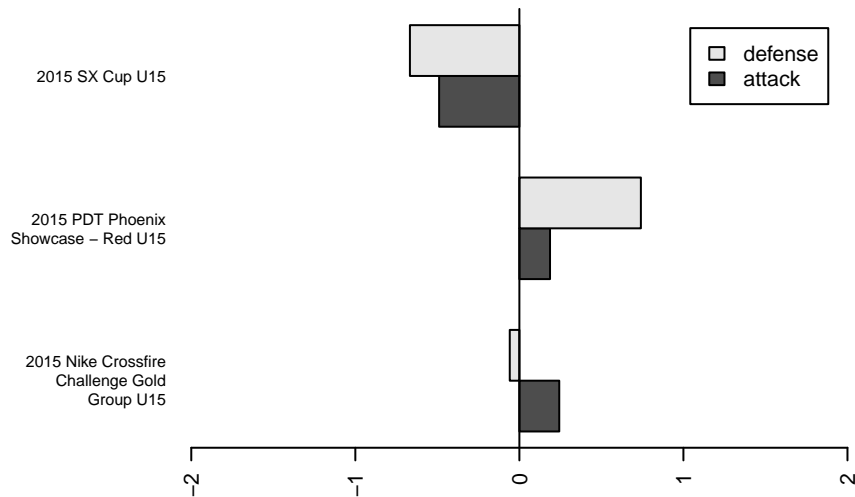

Crossfire Foundation ADP 2001B
Dots are actual minus expected GF (blue circles) and GA (red triangles).
Blue line is smoothed change in attack strength. Red is smoothed change in defense strength.

**attack and defense variance (black dot)
relative to other teams
and top 10 in region**

**attack and defense rating
relative to others at age
and all opponents in last 13 months**

**attack and defense rating
relative to others at age
and all opponents in last 13 months**

Performance relative to 13 month average

average number of goals per game relative to expected

Performance relative to 13 month average

average number of goals per game relative to expected

lot. A=Neither has attack advantage, B=Opponent has both attack and defense advantage, C=Opponent has both attack and defense disadvantage, D=Both have