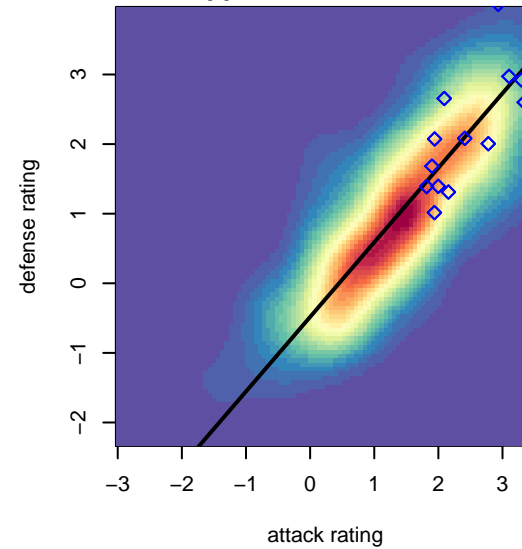

Crossfire Foundation ADP 2001B
Dots are actual minus expected GF (blue circles) and GA (red triangles).
Blue line is smoothed change in attack strength. Red is smoothed change in defense strength.

**attack and defense variance (black dot)
relative to other teams
and top 10 in region**

**attack and defense rating
relative to others at age
and all opponents in last 13 months**

**attack and defense rating
relative to others at age
and all opponents in last 13 months**

Performance relative to 13 month average

average number of goals per game relative to expected

Performance relative to 13 month average

average number of goals per game relative to expected

lot. A=Neither has attack advantage, B=Opponent has both attack and defense advantage, C=Opponent has both attack and defense disadvantage, D=Both have