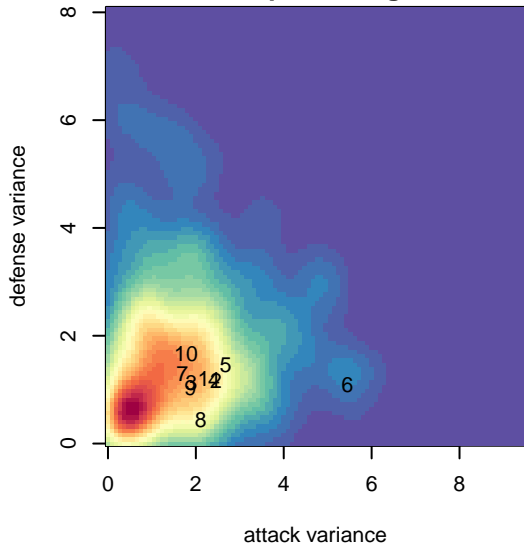

Crossfire Foundation ADP 2001B

Crossfire Premier Foundation
Redmond, WA
B01 total strength=1455
attack=10.41 defense=9.01

alt names used:

Venues played:
2015 Nike Crossfire Challenge Gold Group U15
2015 SX Cup U15
2015 PDT Phoenix Showcase – Red U15

Crossfire Foundation ADP 2001B
Dots are actual minus expected GF (blue circles) and GA (red triangles).
Blue line is smoothed change in attack strength. Red is smoothed change in defense strength.

**attack and defense variance (black dot)
relative to other teams
and top 10 in region**